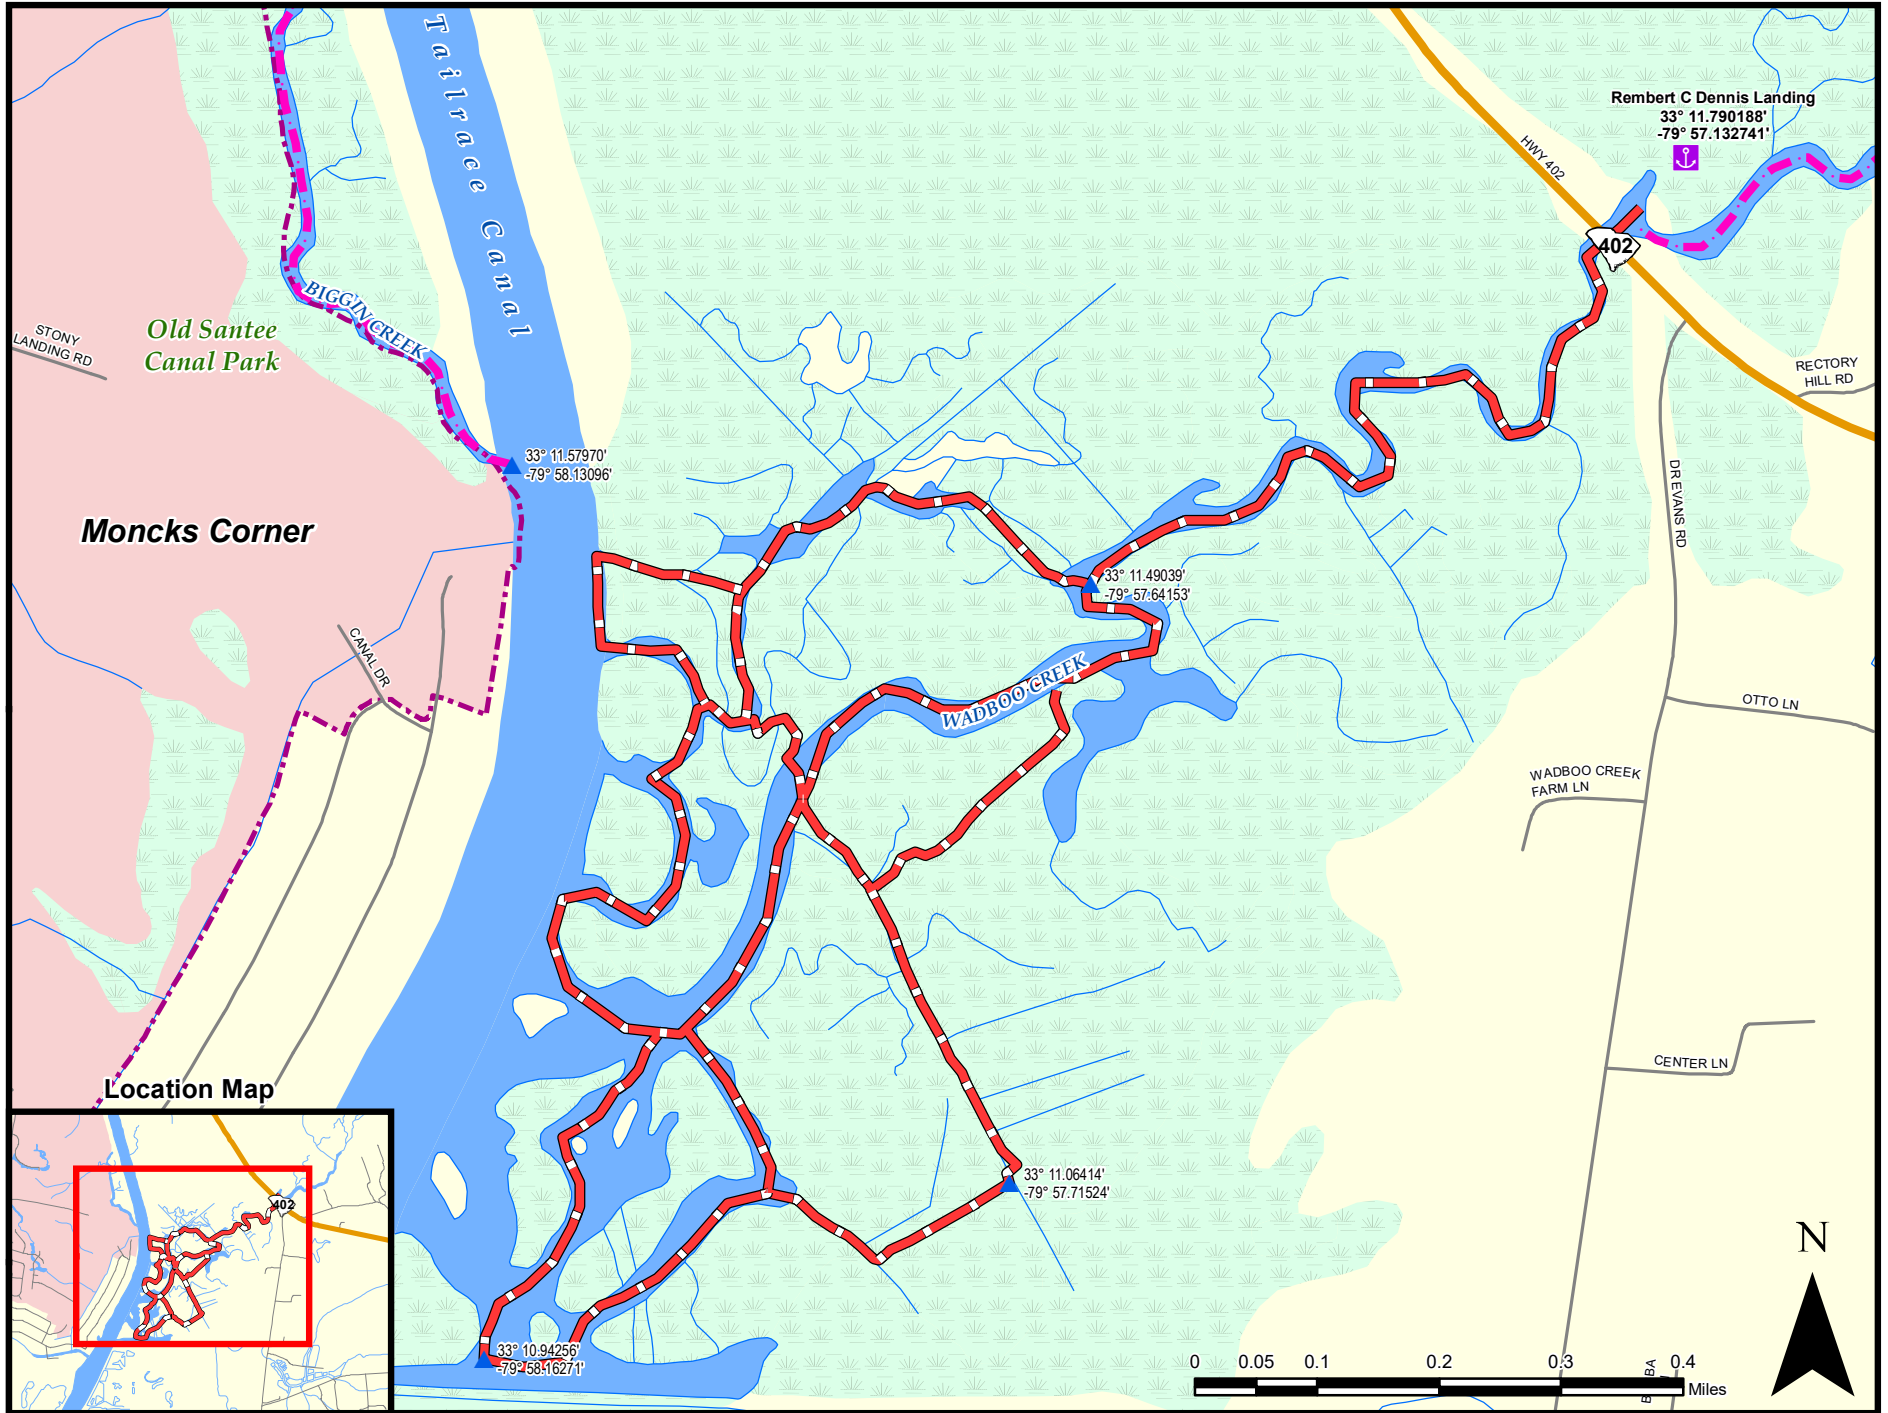

Wadboo Creek-Lower Wadboo

Rembert C Dennis Landing
 $33^{\circ} 11.790188'$
 $-79^{\circ} 57.132741'$

402

Moncks Corner

Old Santee Canal Park

Location Map